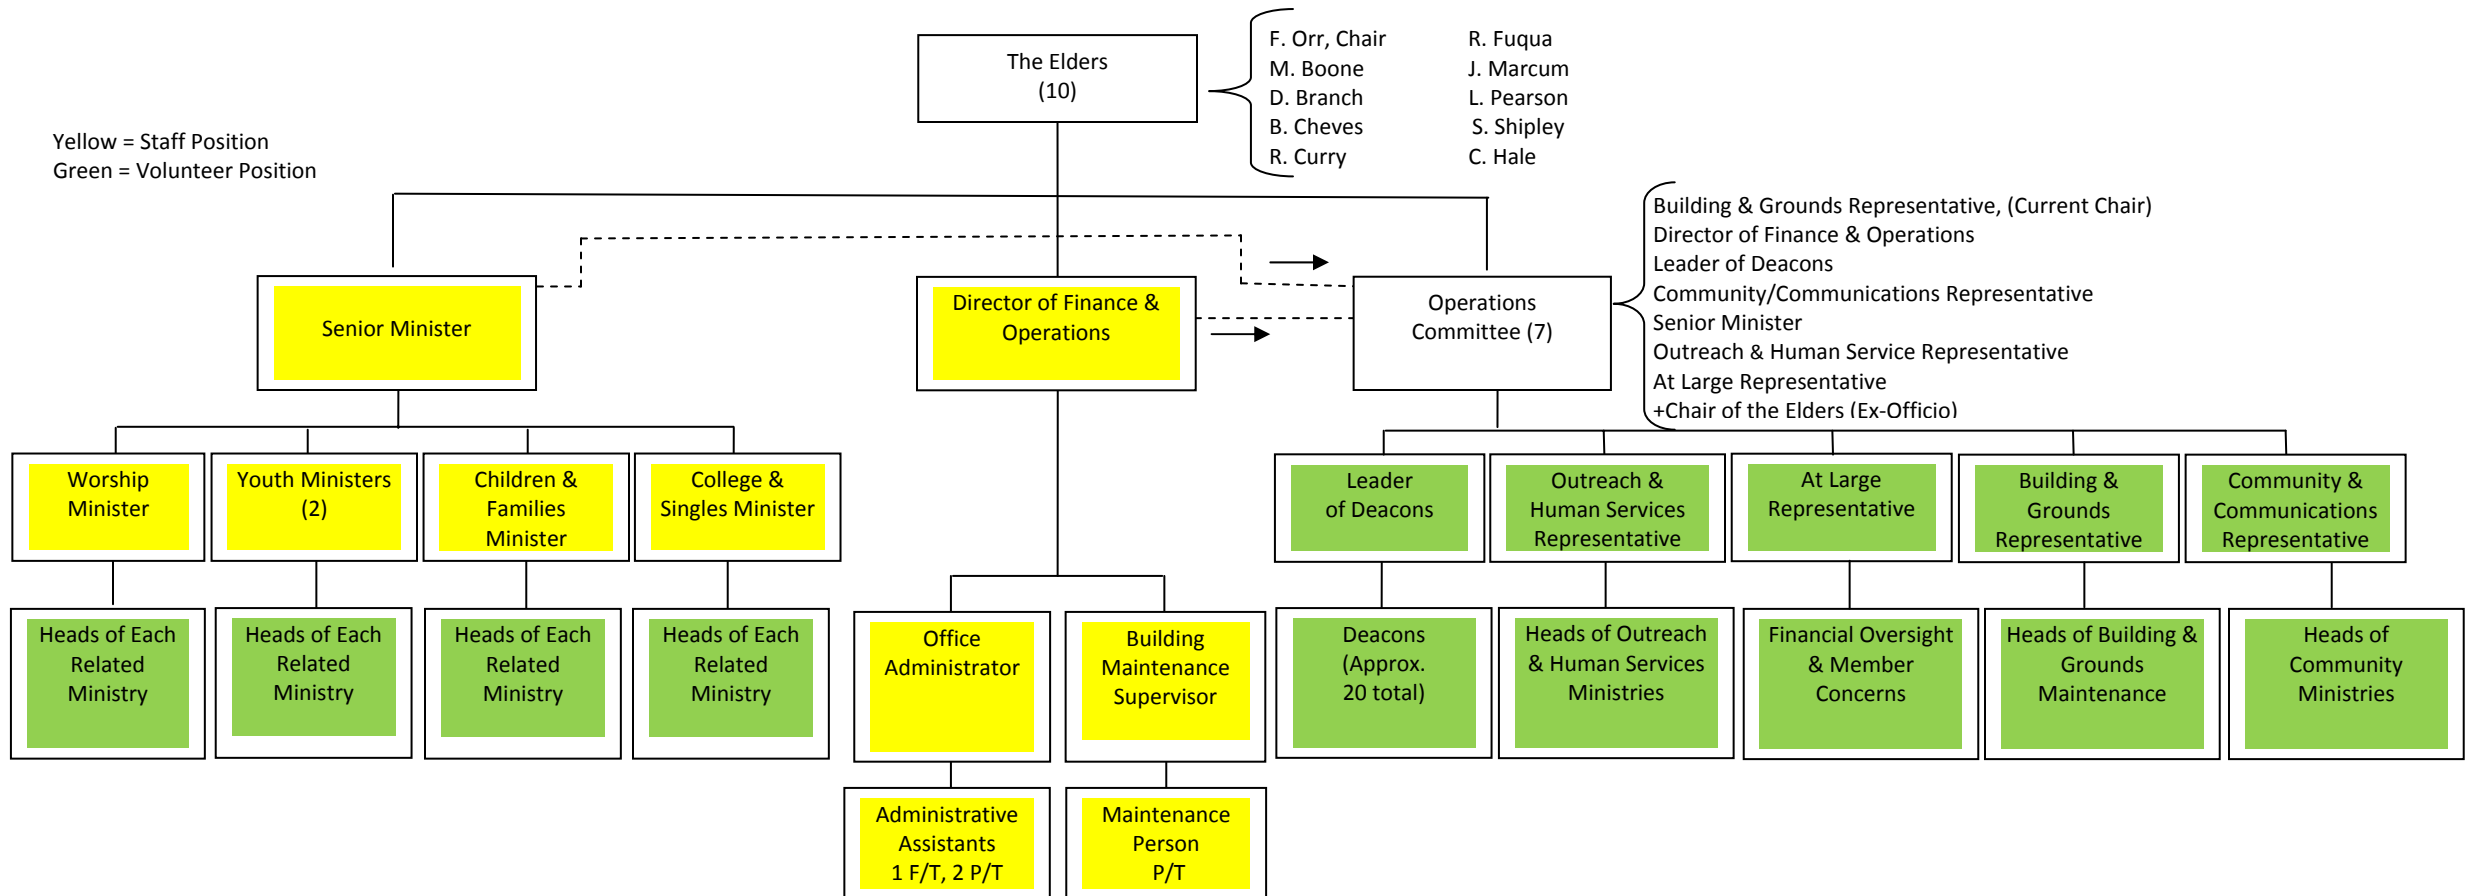

**PRESTON ROAD CHURCH OF CHRIST
ORGANIZATION CHART**

July 16, 2010

Updates original 6/9/2008 chart

Accompanying Guidelines on Page 2

Yellow = Staff Position
Green = Volunteer Position

Any proposed changes to the organization chart or accompanying guidelines require a review and recommendation by a Governance Committee and approval by the Elders.