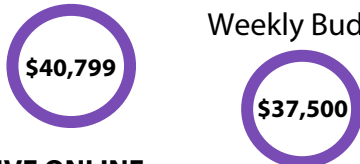

NUMBERS 1/20/19

Class

Services

Weekly Giving

Weekly Budget

GIVE ONLINE

Visit prestonroad.org or contact Shanna Dusza in the office for more information.

EACH WEEK