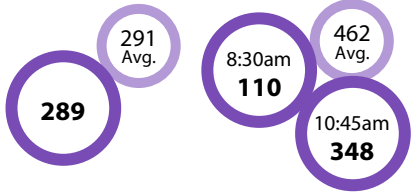

For our Guests

Welcome to the Preston Road Church of Christ. Please let us know if you have any questions or if we can assist you in any manner.

For your convenience, we have two fully staffed nurseries for **infants (from 6 weeks) through 2 years old**. Both nurseries are located on the first floor children's wing across from the coffee bar. A nursing mothers' room is located adjacent to the children's check in counter.

We will share **communion** during our worship gathering today. You are welcome to participate with us if you choose. Plates will be passed with the bread and the cup.

We will also collect an **offering** today. This is an opportunity for our members to financially support the ministries of Preston Road. As our guest, please do not feel an obligation to give.

BIBLE CLASSES are offered each week for all ages. Classes begin at 9:45am. Attending a class is a great way to meet more of the Preston Road family. Greeters near the building entrances can direct you to the classroom locations.

CHILDREN ages 3 years through 1st grade are invited to join us for **Kids Journey Children's Worship** from September through May during the 10:45 worship gathering.

If you would like to **place membership** with the family at PRCC or to learn more, please indicate on the friendship registry on your row or contact the church office.

NUMBERS 1/20/19

Class

Services