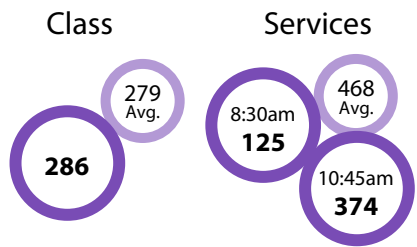

For our Guests

Welcome to the Preston Road Church of Christ. Please let us know if you have any questions or if we can assist you in any manner.

For your convenience, we have two fully staffed nurseries for **infants (from 6 weeks) through 2 years old**. Both nurseries are located on the first floor children's wing across from the coffee bar. A nursing mothers' room is located adjacent to the children's check in counter.

We will share **communion** during our worship gathering today. You are welcome to participate with us if you choose. Plates will be passed with the bread and the cup.

We will also collect an **offering** today. This is an opportunity for our members to financially support the ministries of Preston Road. As our guest, please do not feel an obligation to give.

BIBLE CLASSES are offered each week for all ages. Classes begin at 9:45am. Attending a class is a great way to meet more of the Preston Road family. Greeters near the building entrances can direct you to the classroom locations.

CHILDREN ages 3 years through 1st grade are invited to join us for **Kids Journey Children's Worship** from September through May during the 10:45 worship gathering.

If you would like to **place membership** with the family at PRCC or to learn more, please indicate on the friendship registry on your row or contact the church office.

NUMBERS 2/24/19