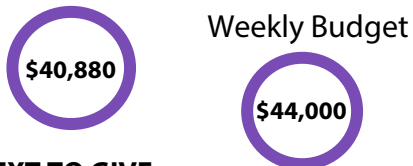

Weekly Giving

TEXT TO GIVE

Text any amount to 214-303-9705 and follow the simple setup instructions.

EACH WEEK

Sunday

Worship 8:30 & 10:45 am
Bible Classes (all ages) 9:45 am
Kids Journey - Children 3 yrs-1st grade (10:45 service only)

Monday

Exercise Class for Seniors 10:30 am

Tuesday

Ladies Bible Class 10:00 am

Wednesday

Men's Brown-Bag Lunch 12:00 pm
PRYM Fuze Groups 6:45 pm
Young Adults Gathering 7:00 pm

Friday

Men's Prayer Breakfast 6:30 am

To schedule use of the building, please contact Julie Clark in the office.